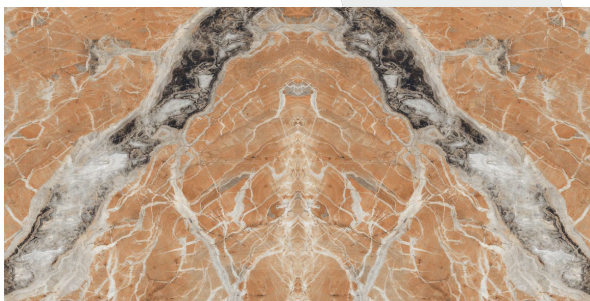

BM MARIAN BROWN

Size
600 X 1200 MM

Finish
Glossy

Random
1