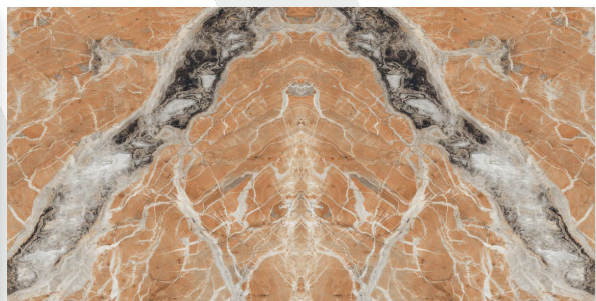

BM MARIAN BROWN

Size
600 X 1200 MM

Finish
Glossy

Random
1