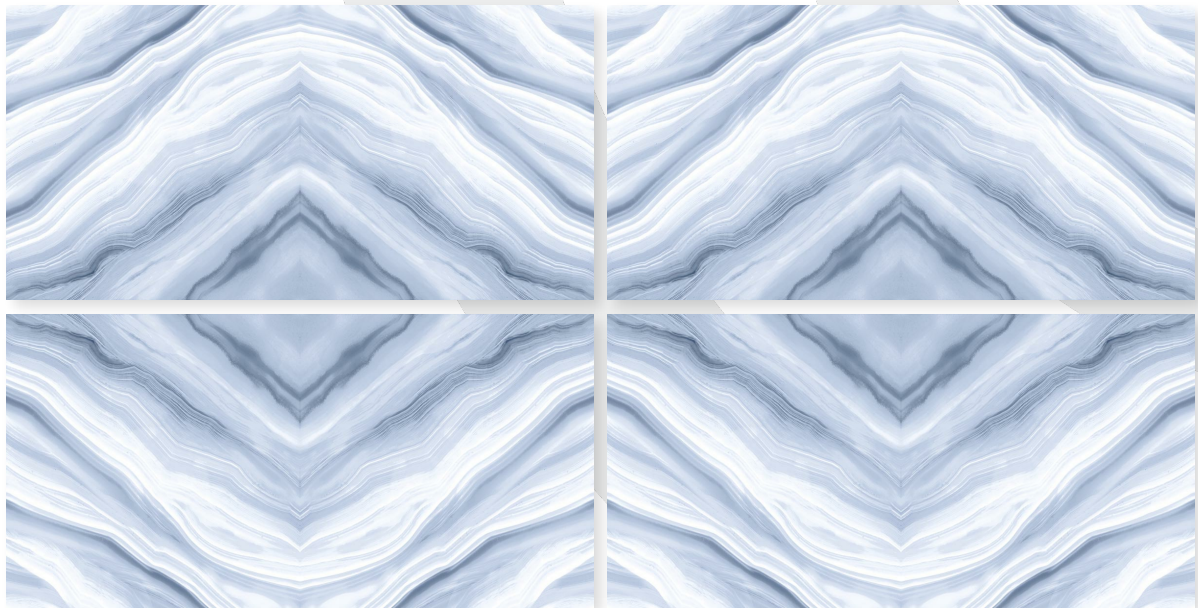

BM BETHANY BLUE

Size
600 X 1200 MM

Finish
Glossy

Random
1