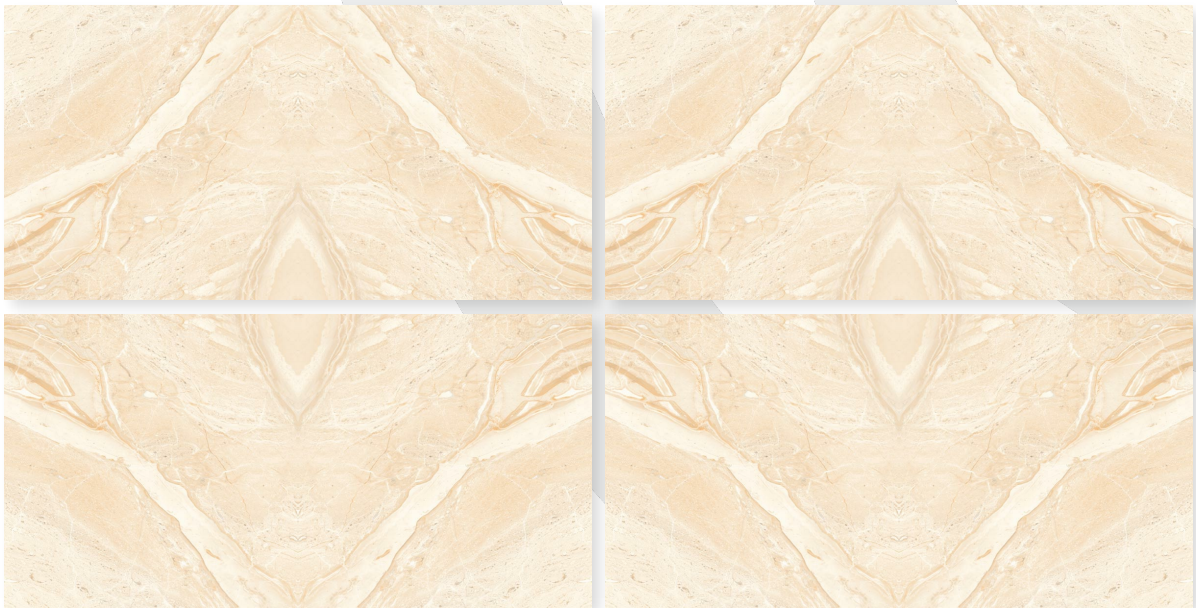

BM DYNA SUPREME

Size
600 X 1200 MM

Finish
Glossy

Random
1